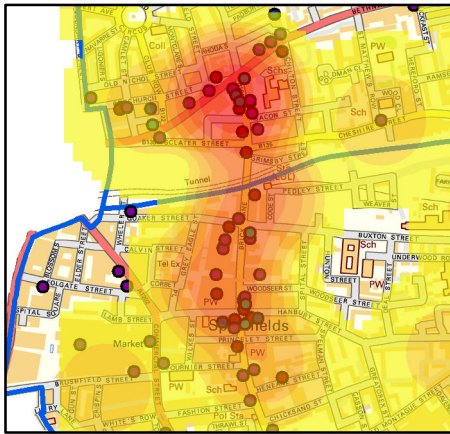

Sep 14 to Aug 15 ASB/crime hotspot map for licensed premises between 12am and 1am

Premises Opening Hours

- Open 24hrs
- Closing 12am-1am
- Closing 1am-2am
- Closing 2am-3am
- Closing 3am-4am
- Closing 4am-5am
- Closing 5am-6am

Between September 2014 and August 2015 there has been 155 incidents reported to the Council or the Police relating to a licensed premises between the hours of midnight and 1am. There has been a 19% increase in reported incidents compared to the same period in 2013 - 2014.

Brick Lane has the largest concentration of incidents with a total of 25 incidents which equates to 16%.

The premises with the most incidents between this period is the Urban Bar located on Three Colt Street which has 9 incidents (5%)