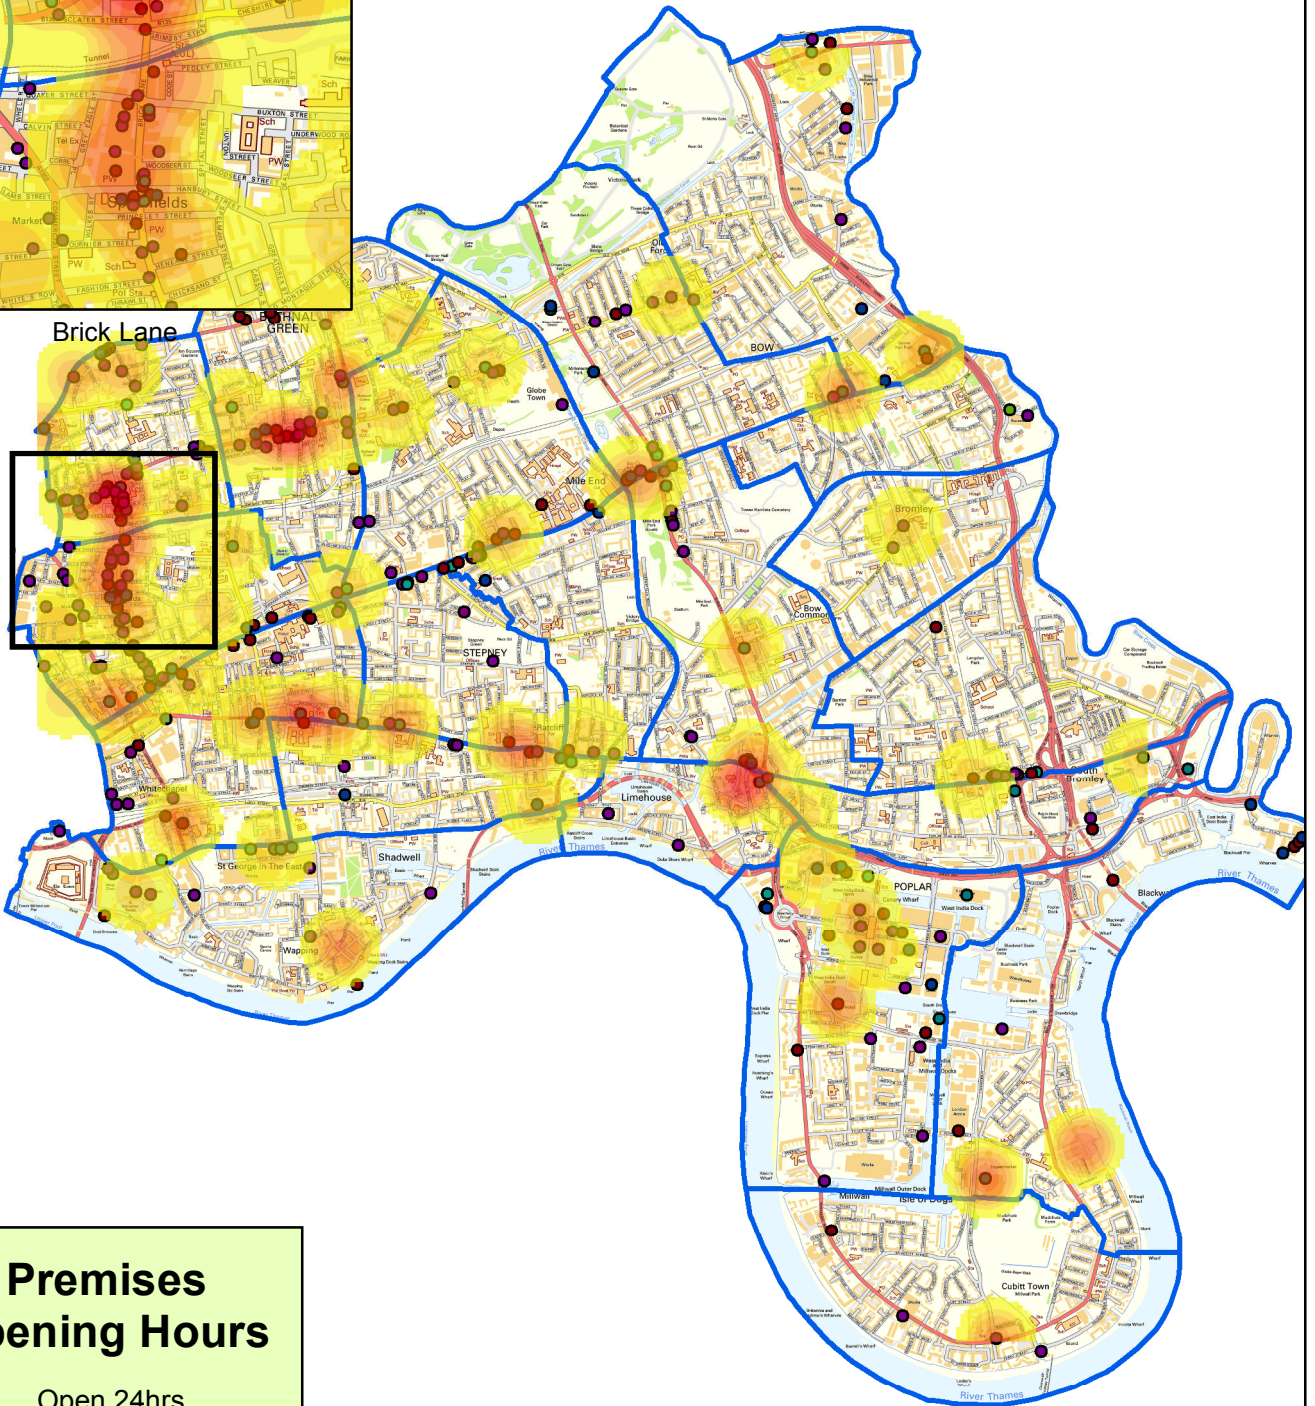

Sep 14 to Aug 15 ASB/crime hotspot map for licensed premises between 12am and 1am

Premises Opening Hours

- Open 24hrs
- Closing 12am-1am
- Closing 1am-2am
- Closing 2am-3am
- Closing 3am-4am
- Closing 4am-5am
- Closing 5am-6am

Between September 2014 and August 2015 there has been 155 incidents reported to the Council or the Police relating to a licensed premises between the hours of midnight and 1am. There has been a 19% increase in reported incidents compared to the same period in 2013 - 2014.

Brick Lane has the largest concentration of incidents with a total of 25 incidents which equates to 16%.

The premises with the most incidents between this period is the Urban Bar located on Three Colt Street which has 9 incidents (5%)